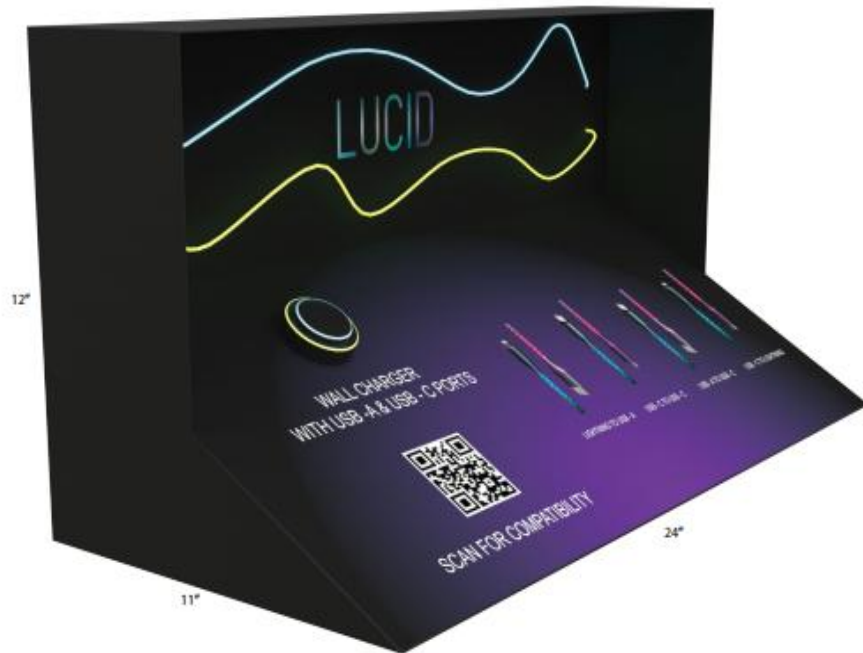

Acrylic display racks

Model No.: MD-436
Material: Acrylic
Size: Customized
Type: Floor Standing Display Unit
Color: Customized Color
Application: Store, retail shop, supermarket, shopping mall