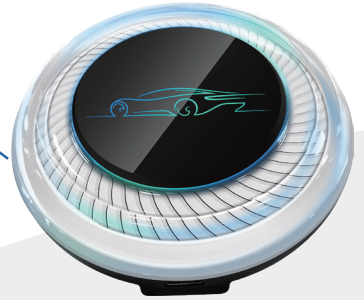

CarPlay to Full Android System

6125 Series

RM-KPL089B

RM-KPL093A

RM-KPL100A&B