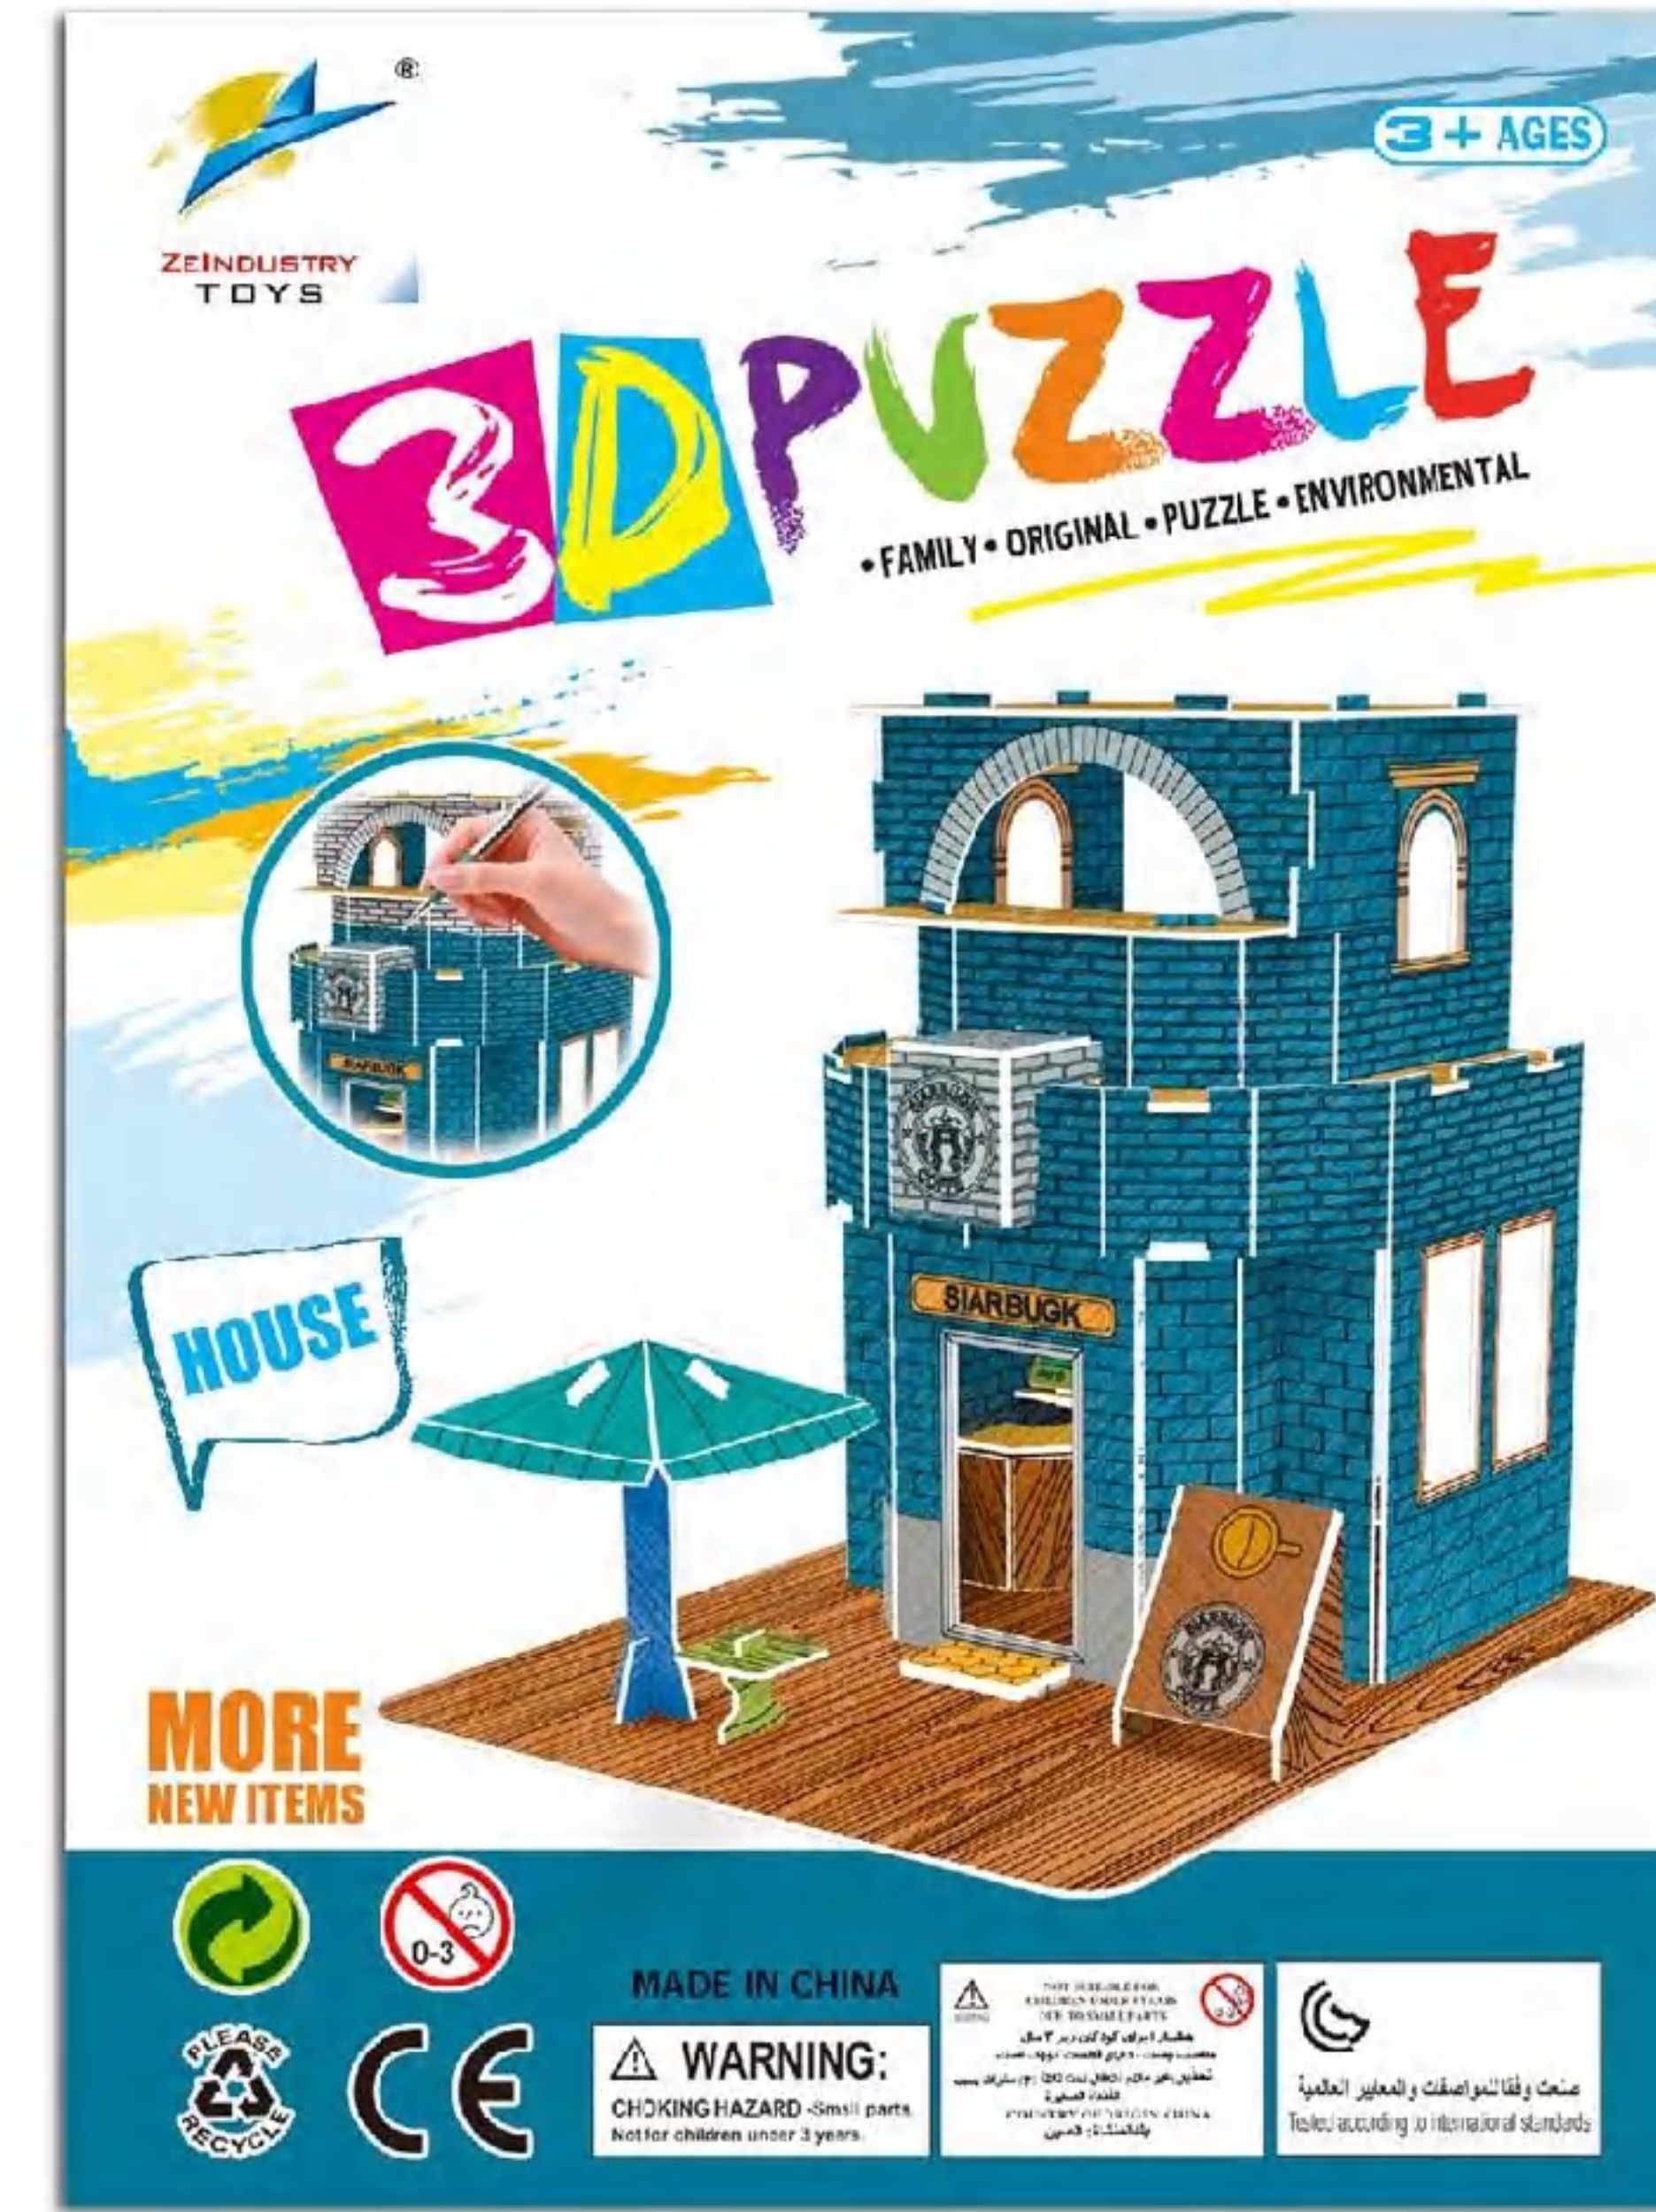

ITEM NO.168-C23
PRODUCT SIZE: 170X113X134MM
(产品规格)
PACKING ZIZE:10X13.5CM
(包装规格)